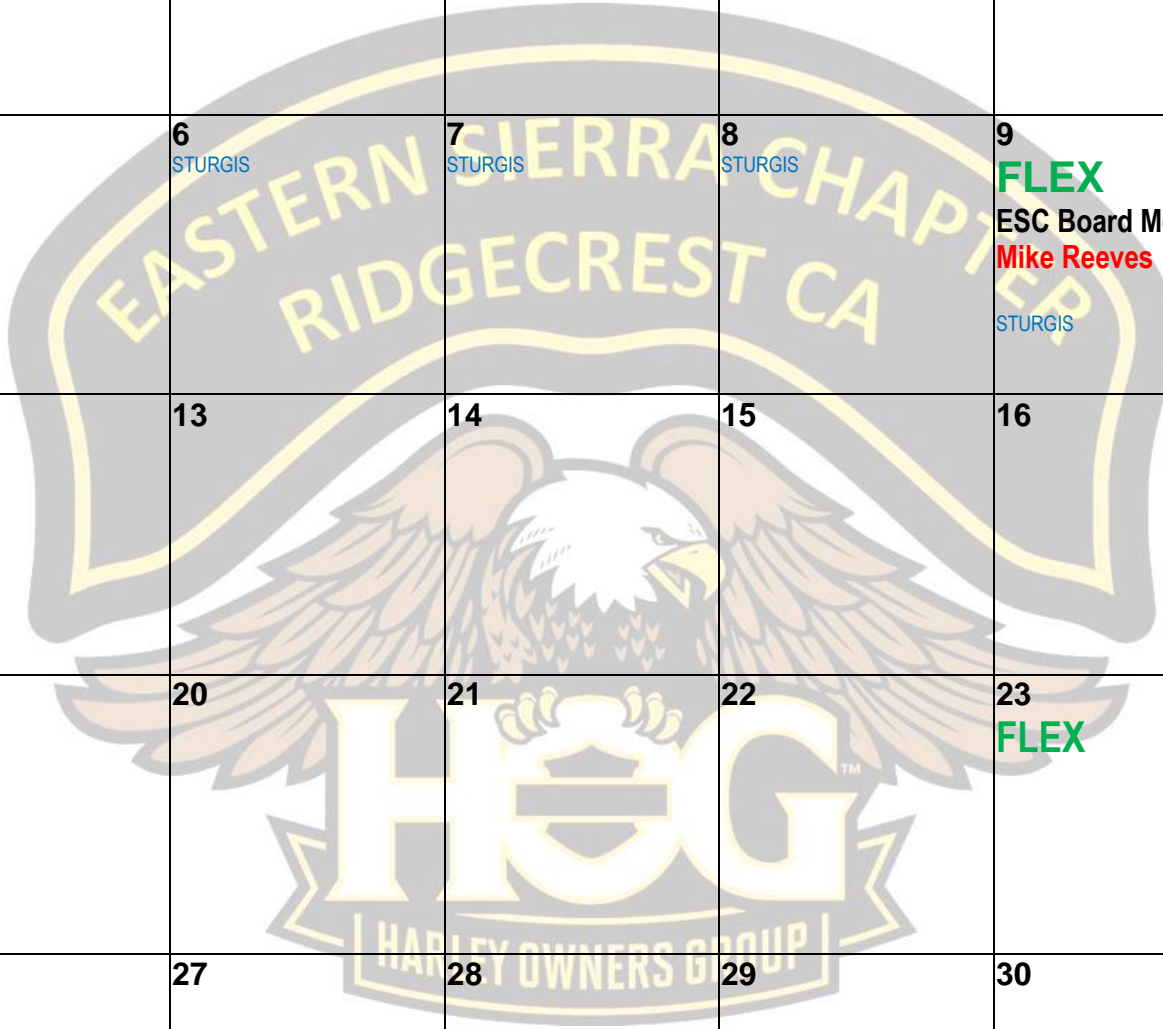

August 2019

Sun	Mon	Tue	Wed	Thu	Fri	Sat
				1 Nat'l. Girlfriend Day	2 STURGIS	3 STURGIS
4 STURGIS	5 STURGIS	6 STURGIS	7 STURGIS	8 STURGIS	9 FLEX ESC Board Meeting Mike Reeves STURGIS	10 Chapter Meeting, 9:00am Casa Corona STURGIS AFTER MEETING RIDE TEHACHAPI MEMBER CHOICE
11 STURGIS	12	13	14	15	16	17
18	19	20	21	22	23 FLEX	24 Breakfast Ride Cracked Egg Kernville BT
25	26	27	28	29	30	31