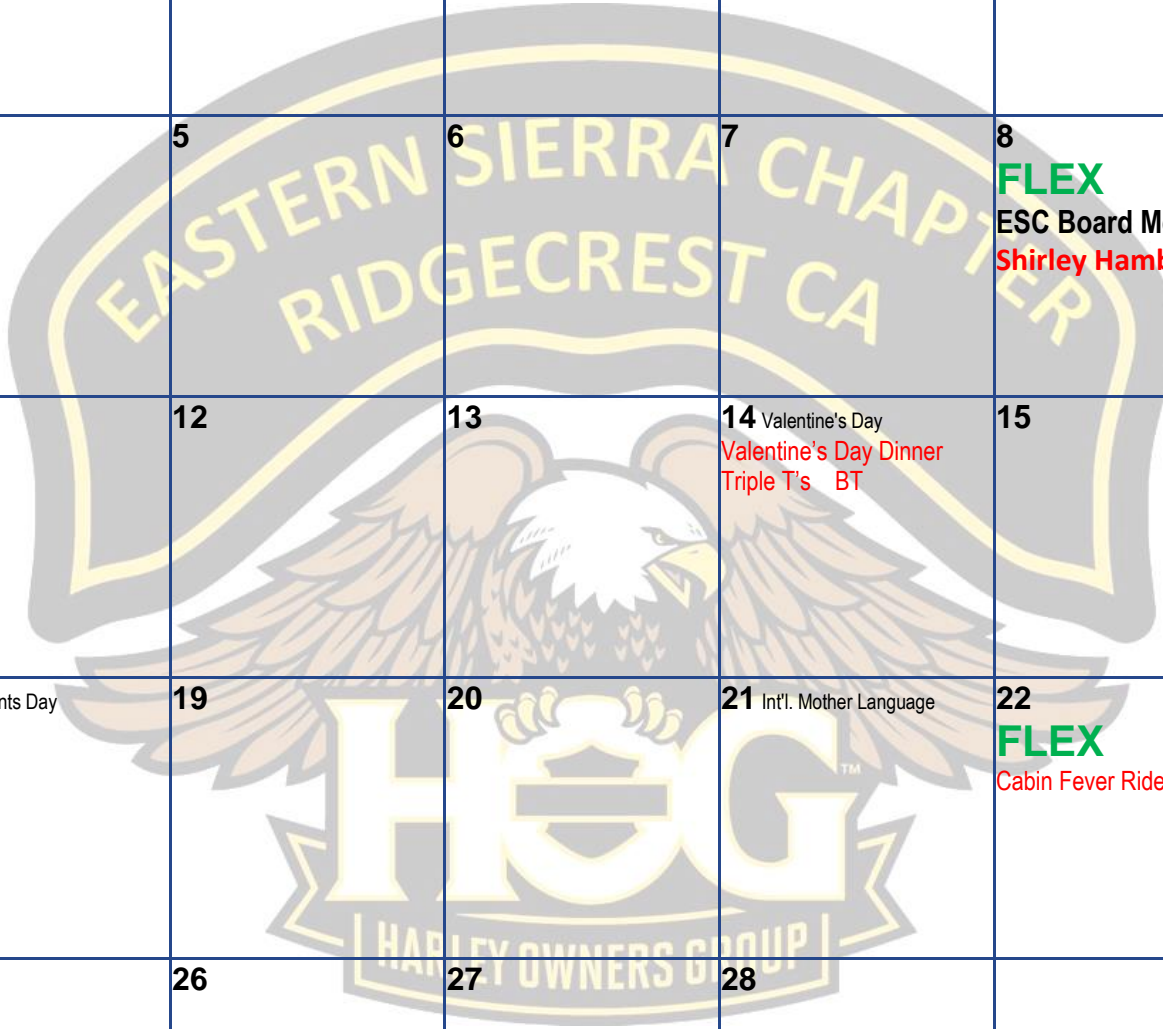

# January 2019

Sun	Mon	Tue	Wed	Thu	Fri	Sat
		1 New Year's Day	2	3	4	5
6	7	8	9	10	11 FLEX ESC Board Meeting Bill Thayer	12 Chapter Meeting, 9:00am Casa Corona
13	14	15	16	17	18	19 LUNCH RIDE FOXY'S CAL CITY BT
20	21 Martin Luther King	22	23	24	25 FLEX	26
27	28	29	30	31		

# February 2019

Sun	Mon	Tue	Wed	Thu	Fri	Sat
					<b>1</b>	<b>2</b> Groundhog Day
<b>3</b> Super Bowl	<b>4</b>	<b>5</b>	<b>6</b>	<b>7</b>	<b>8</b> <b>FLEX</b> ESC Board Meeting Shirley Hambrock	<b>9</b> Chapter Meeting, 9:00am Casa Corona
<b>10</b>	<b>11</b>	<b>12</b>	<b>13</b>	<b>14</b> Valentine's Day Valentine's Day Dinner Triple T's BT	<b>15</b>	<b>16</b>
<b>17</b>	<b>18</b> Presidents Day	<b>19</b>	<b>20</b>	<b>21</b> Int'l. Mother Language	<b>22</b> <b>FLEX</b> Cabin Fever Ride BB	<b>23</b> Cabin Fever Ride BB
<b>24</b> Cabin Fever Ride BB	<b>25</b>	<b>26</b>	<b>27</b>	<b>28</b>		

# March 2019

Sun	Mon	Tue	Wed	Thu	Fri	Sat
					1	2
3	4	5	6	7	8 Int'l. Women's Day <b style="color: green;">FLEX</b> Mike Williams	9 Chapter Meeting, 9:00am Casa Corona AFTER MEETING RIDE BISHOP MEMBER CHOICE
10 Daylight Saving Begins	11	12	13	14	15	16
17 Saint Patrick's Day	18	19	20 Spring Begins (Northern Hemisphere)	21	22 <b style="color: green;">FLEX</b>	23 HOT Training Las Vegas
24 World Tuberculosis Day	25	26	27	28	29	30 Breakfast Ride Crazy Otto's Lancaster BT
31						

# October 2019

Sun	Mon	Tue	Wed	Thu	Fri	Sat
		1	2	3	4 FLEX	5 ESCR HOG Picnic Lake Diaz
6	7	8	9	10	11 Come Out Day ESC Board Meeting DON & JUDY	12 Chapter Meeting, 9:00am Casa Corona
13	14 Columbus Day	15	16	17	18 FLEX	19 Overnight Ride Tonapah - Mizpah Hotel BBQ / Brewery MR
20	21	22	23	24	25	26 Halloween Party LOH
27	28	29	30	31 Halloween		