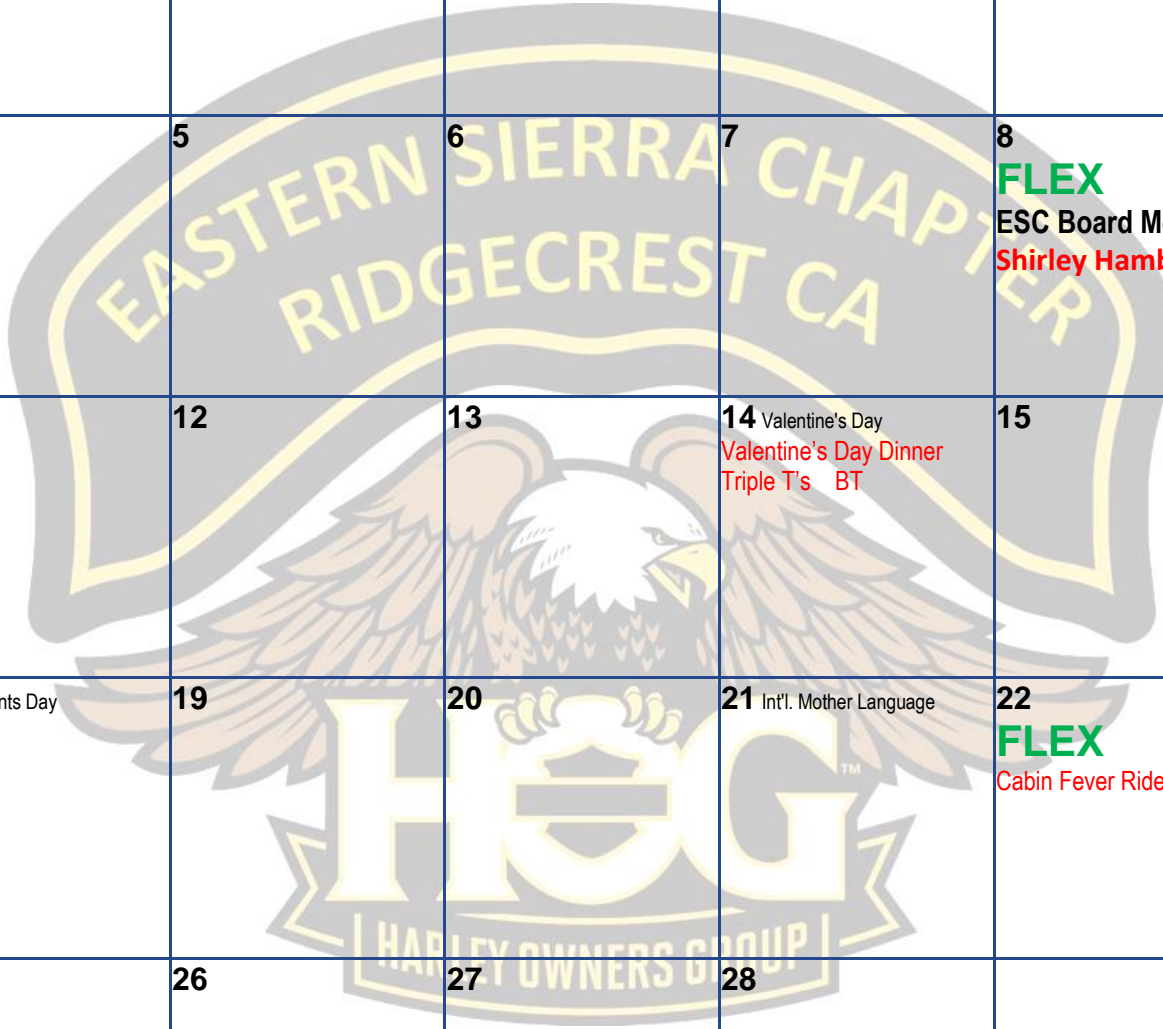

January 2019

Sun	Mon	Tue	Wed	Thu	Fri	Sat
		1 New Year's Day	2	3	4	5
6	7	8	9	10	11 FLEX ESC Board Meeting Bill Thayer	12 Chapter Meeting, 9:00am Casa Corona
13	14	15	16	17	18	19 LUNCH RIDE FOXY'S CAL CITY BT
20	21 Martin Luther King	22	23	24	25 FLEX	26
27	28	29	30	31		

February 2019

Sun	Mon	Tue	Wed	Thu	Fri	Sat
					1	2 Groundhog Day
3 Super Bowl	4	5	6	7	8 FLEX ESC Board Meeting Shirley Hambrock	9 Chapter Meeting, 9:00am Casa Corona
10	11	12	13	14 Valentine's Day Valentine's Day Dinner Triple T's BT	15	16
17	18 Presidents Day	19	20	21 Int'l. Mother Language	22 FLEX Cabin Fever Ride BB	23 Cabin Fever Ride BB
24 Cabin Fever Ride BB	25	26	27	28		

March 2019

Sun	Mon	Tue	Wed	Thu	Fri	Sat
					1	2
3	4	5	6	7	8 Int'l. Women's Day FLEX Mike Williams	9 Chapter Meeting, 9:00am Casa Corona AFTER MEETING RIDE BISHOP MEMBER CHOICE
10 Daylight Saving Begins	11	12	13	14	15	16
17 Saint Patrick's Day	18	19	20 Spring Begins (Northern Hemisphere)	21	22 FLEX	23 HOT Training Las Vegas
24 World Tuberculosis Day	25	26	27	28	29	30 Breakfast Ride Crazy Otto's Lancaster BT
31						

October 2019

Sun	Mon	Tue	Wed	Thu	Fri	Sat
		1	2	3	4 FLEX	5 ESCR HOG Picnic Lake Diaz
6	7	8	9	10	11 Come Out Day ESC Board Meeting DON & JUDY	12 Chapter Meeting, 9:00am Casa Corona
13	14 Columbus Day	15	16	17	18 FLEX	19 Overnight Ride Tonapah - Mizpah Hotel BBQ / Brewery MR
20	21	22	23	24	25	26 Halloween Party LOH
27	28	29	30	31 Halloween		